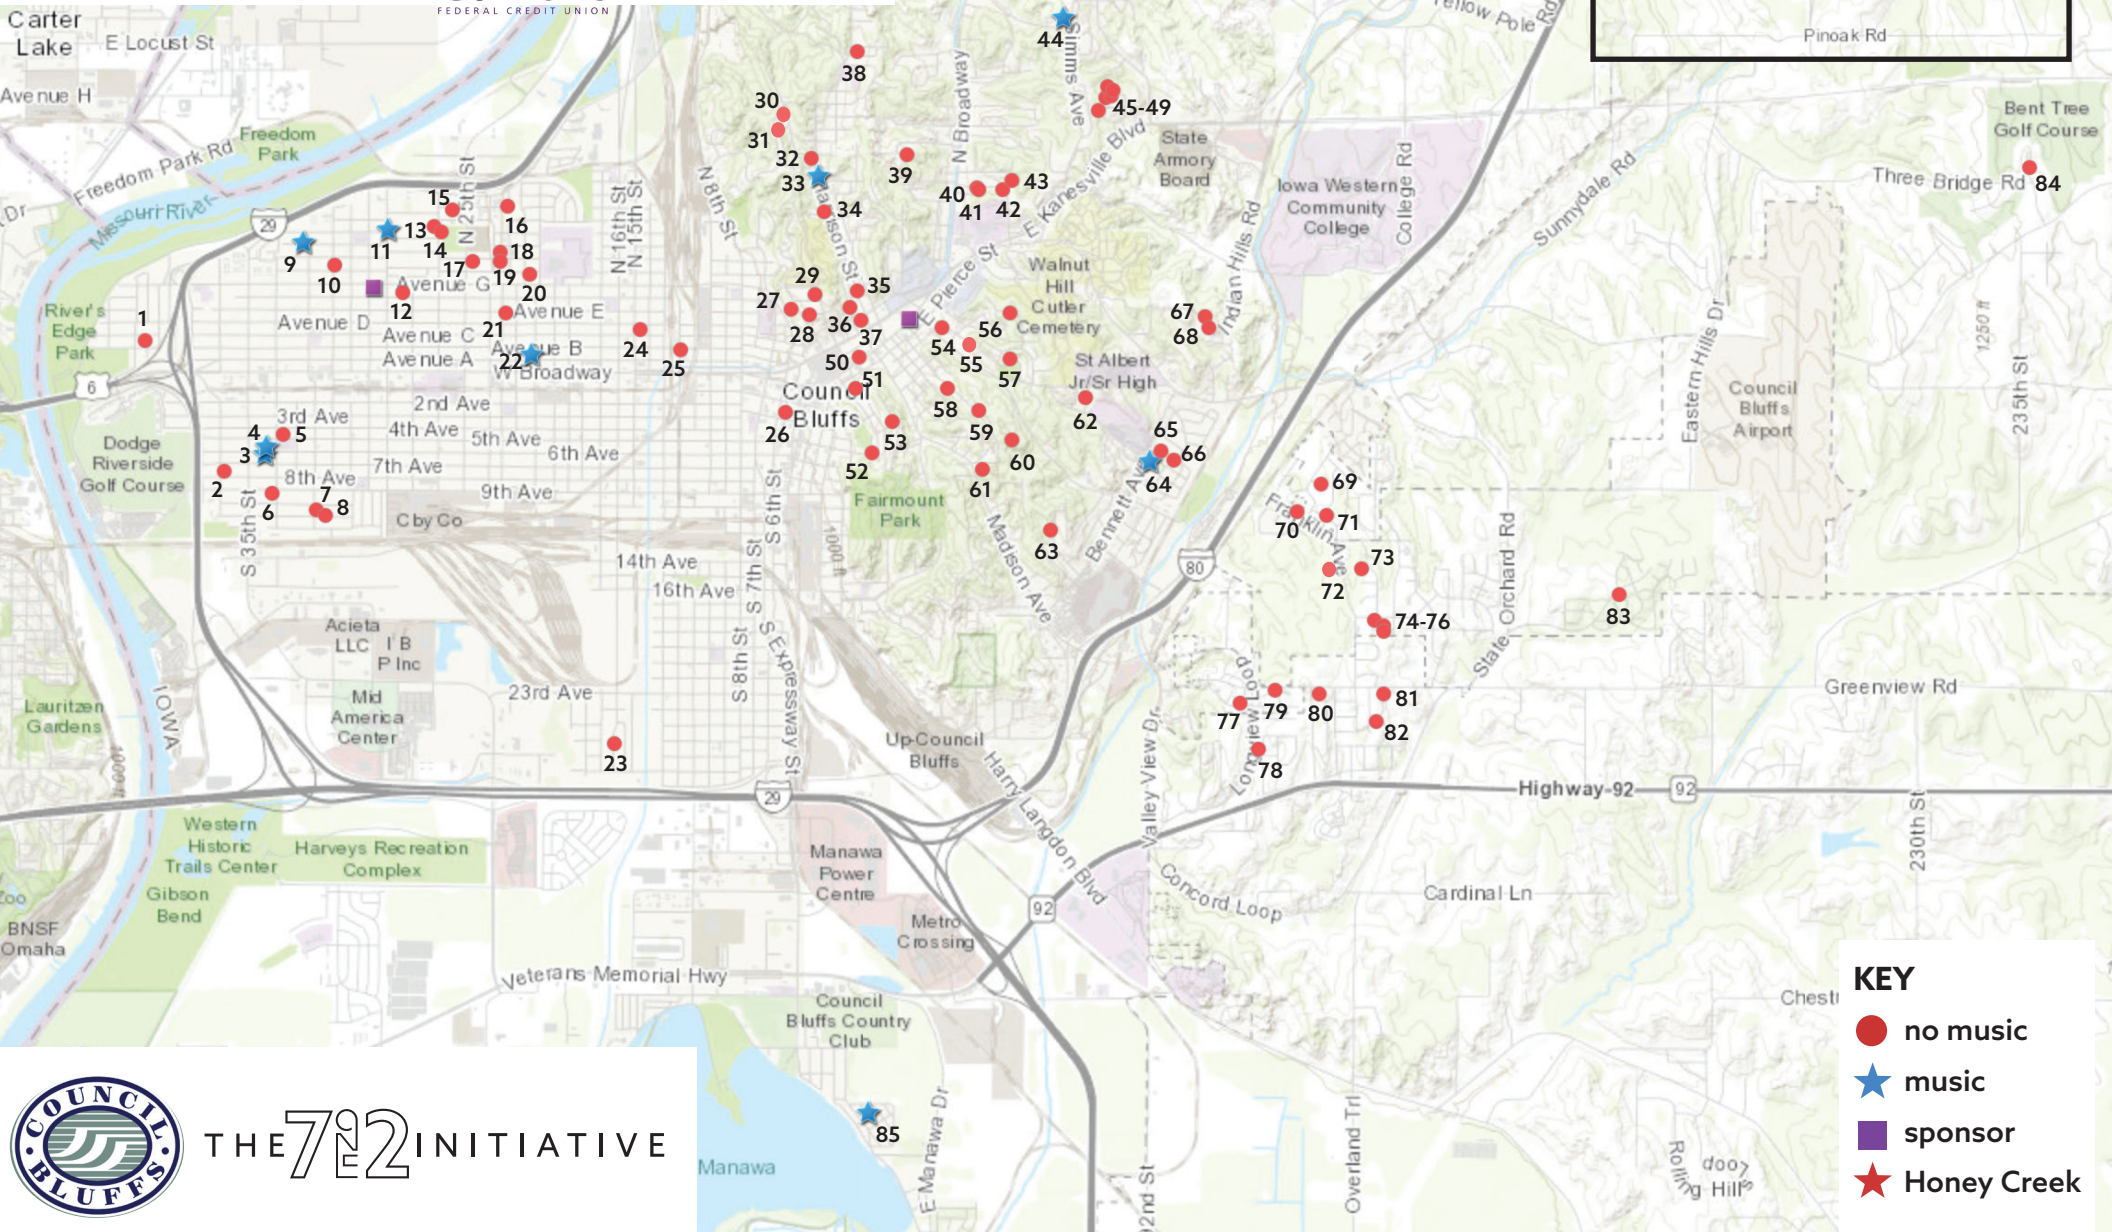

Winterfest Holiday Lights Tour

presented by **Centris**
FEDERAL CREDIT UNION

- KEY**
- no music
 - ★ music
 - sponsor
 - ★ Honey Creek

Winterfest Holiday Lights Tour

- | | | | |
|---|--|---|--|
| 1) 3903 Avenue C
The Olsons | 23) 2611 S 16th Street
Far, Far Away | 45) 84 Hillsdale Drive | 67) 1500 Indian Hills Road |
| 2) 3554 8th Ave
The Kelley House | 24) 1407 Avenue D
Santa's on its way | 46) 16 Hillsdale Drive | 68) 1512 Indian Hills Road |
| 3) 3425 6th Ave - 94.7fm
Abbott Family Christmas | 25) 1123 Ave B | 47) 86 Hillsdale Drive | 69) 109 Douglas Circle |
| 4) 3418 6th Ave
The Rollings | 26) 100 Pearl Street
Bayliss Park | 48) 30 Hillsdale Drive | 70) 3 Danbury Court |
| 5) 3330 5th Ave
The Prestons | 27) 520 Oakland Ave
The Garsts | 49) 32 Hillsdale Drive | 71) 213 Meadow Lane
The Williams |
| 6) 900 S 34th Street | 28) 333 Lawton Terrace
The Gum House | 50) 130 W Broadway
100 Block | 72) 1780 Sycamore Street
The White's |
| 7) 1011 South 32nd Street
Candy Cain Lane | 29) 318 Sherman Avenue
A Cozy Christmas | 51) 126 Park Avenue
Historic Fieldmore House | 73) 105 Woodridge Court
Christmas on Woodridge |
| 8) 3132 11th Ave
Candy land | 30) 205 Parkwild Dr
The Higgins Crew | 52) 444 Glen Ave
The Lowndes | 74) 121 Forest Glen Drive |
| 9) 3204 Avenue J
Christmas Spirit | 31) 215 Parkwild Dr | 53) 164 Pomona St
Fairmount Park Historical | 75) 108 Applewood Court
The Stulls |
| 10) 809 N 31st Street | 32) 916 Harrison Street
The Meaning of Christmas | 54) 210 Frank Street | 76) 109 Applewood Court
The Hannan's |
| 11) 1017 North 28th Street | 33) 809 Harrison St
Over 18,000 lights | 55) 358 Frank Street | 77) 2318 Delmar Ridge Lane
Candy Cane lane |
| 12) 2708 Avenue F
The Fowler's | 34) 616 Harrison Street
Retro Holiday Cheer | 56) 637 Forest Dr
Shada Residence | 78) 15206 Pine Terrace Drive
Santa's Training Center |
| 13) 1026 N 26th Street
The Mass Clan | 35) 253 Harrison Street
The Cozad's | 57) 546 Frank Street
The Procopio's | 79) 2738 Twelve Oaks Drive
The Von Weihe Home |
| 14) 1007 N 26th Street | 36) 327 S 1st Street | 58) 604 Franklin Ave | 80) 230 Brent Lane |
| 15) 2531 Avenue M
The Zieglers | 37) 132 Harrison Street
Santa, Frosty and all their friends | 59) 679 Franklin Ave
Lights on the Hill | 81) 15485 Nall Road
Holiday Simply |
| 16) 2345 Avenue M Way | 38) 322 S Sierra Drive
The Parrott's | 60) 25 Scarlet Oaks Road
The Brehmer's | 82) 101 Golden Circle Drive
Golden Circle |
| 17) 2445 Avenue I
I grew up here! | 39) 202 Happy Hollow Circle | 61) 123 East Palmer Ave
Vintage Christmas | 83) 1450 S Lenox Circle |
| 18) 2314 Avenue I | 40) 111 Locust Lodge Ave
Woodland Lodge | 62) 118 Arbor Circle
Wenekamp Household | 84) 18073 Bent Tree Ridge
Hartman/Sadr Family Home |
| 19) 2317 Avenue I
White Christmas | 41) 117 Locust Lodge Ave
Lights on Locust Lodge | 63) 412 Wendy Heights Road
The Browns | 85) 17 Aztec Street
Snoopy show |
| 20) 2117 Avenue H
Kids place | 42) 303 Locust Lodge Ave | 64) 1207 Wedgewood Drive
The Butterbaughs | 86) 21406 Cougar Avenue
Lights on Cougar Ave |
| 21) 2225 Ave E
The Delsignore Winterland | 43) 310 Locust Lodge Ave
The Hopkins House | 65) 10 Wenwood Circle | 87) 21020 Cougar Avenue
Animation on Cougar Ave
- 98.9fm |
| 22) 2100 Avenue A | 44) 49 Spencer Circle
Santa's Take Off | 66) 22 Wenwood Circle | |