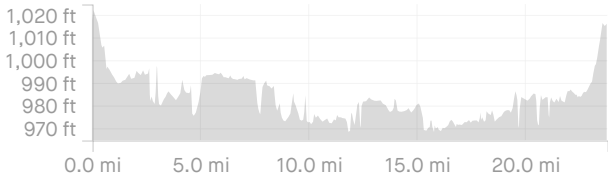

Biketober 2022-LONG ROUTE

https://www.strava.com/routes/2997569100986769262

23.78 mi

Distance

205 ft

Elevation Gain

Road

Ride Type

Est. Moving Time: 1:36:33

Route recommendations may be incomplete and/or inaccurate and may contain sections of private land and/or sections of terrain that could be challenging or hazardous. Always use your best judgement about the safety of road and trail conditions and follow traffic and property laws. Est. Moving Time based on your avg speed of 14.8 mi/h over last 4 weeks

DIRECTION	DISTANCE (miles)
Proceed onto off-road waypoint. No data available	0.0
Proceed onto North 1st Street	0.0
Proceed onto West Broadway	0.0
Proceed onto West Broadway	0.3
Proceed onto North Main Street	0.4
Continue on West Washington Avenue	0.5

Right onto North 6th Street	0.6
Proceed onto North 6th Street	0.7
Continue on Avenue G	1.0
Right onto North 8th Street	1.1
Proceed onto North 8th Street	1.3
Proceed onto Big Lake Road	2.6
Proceed onto Big Lake Road	3.4
Continue on North 16th Street	3.4
Continue on Lewis & Clark Trail	3.4
Continue on Nash Boulevard	4.2
Proceed onto Nash Boulevard	4.4
Proceed onto North 25th Street	4.4
Left onto Lewis & Clark Trail	4.5
Proceed onto Lewis & Clark Trail	4.5
Proceed onto off-road waypoint. No data available	5.0
Proceed onto off-road waypoint. No data available	5.1
Proceed onto off-road waypoint. No data available	6.4
Continue on Iowa Riverfront Trail	6.7
Proceed onto Iowa Riverfront Trail	6.7
Proceed onto off-road waypoint. No data available	7.5
Continue on Lewis & Clark and American Discovery Trail	8.4
Continue on River Road	8.6
Proceed onto off-road waypoint. No data available	9.2
Right onto Indian Creek Trail	12.3
Proceed onto off-road waypoint. No data available	13.9
Proceed onto off-road waypoint. No data available	16.6
Right onto Wright Road	18.5
Right onto South 11th Street	19.0